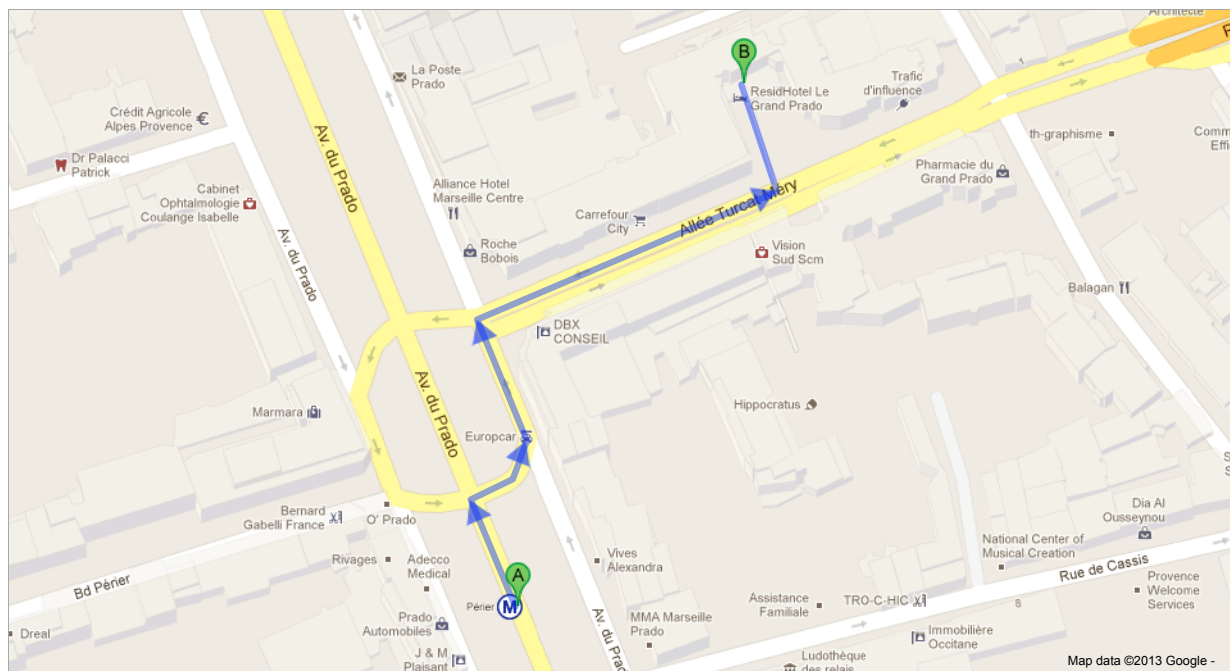

To see all the details that are visible on the screen, use the "Print" link next to the map.

**Walking directions are in beta.**

Use caution – This route may be missing sidewalks or pedestrian paths.

**Walking directions to 7 Square des Frères Ambrogiani, 13008 Marseille**

3D

**Av. du Prado**

1. Head north on **Av. du Prado** 39 m
2. Turn right toward **Av. du Prado** 30 m
3. Turn left onto **Av. du Prado** 45 m
4. Turn right onto **Allée Turcat Méry** 110 m
5. Turn left onto **Square des Frères Ambrogiani**  
Destination will be on the right 39 m

**7 Square des Frères Ambrogiani**  
13008 Marseille

These directions are for planning purposes only. You may find that construction projects, traffic, weather, or other events may cause conditions to differ from the map results, and you should plan your route accordingly. You must obey all signs or notices regarding your route.  
Map data ©2013 Google