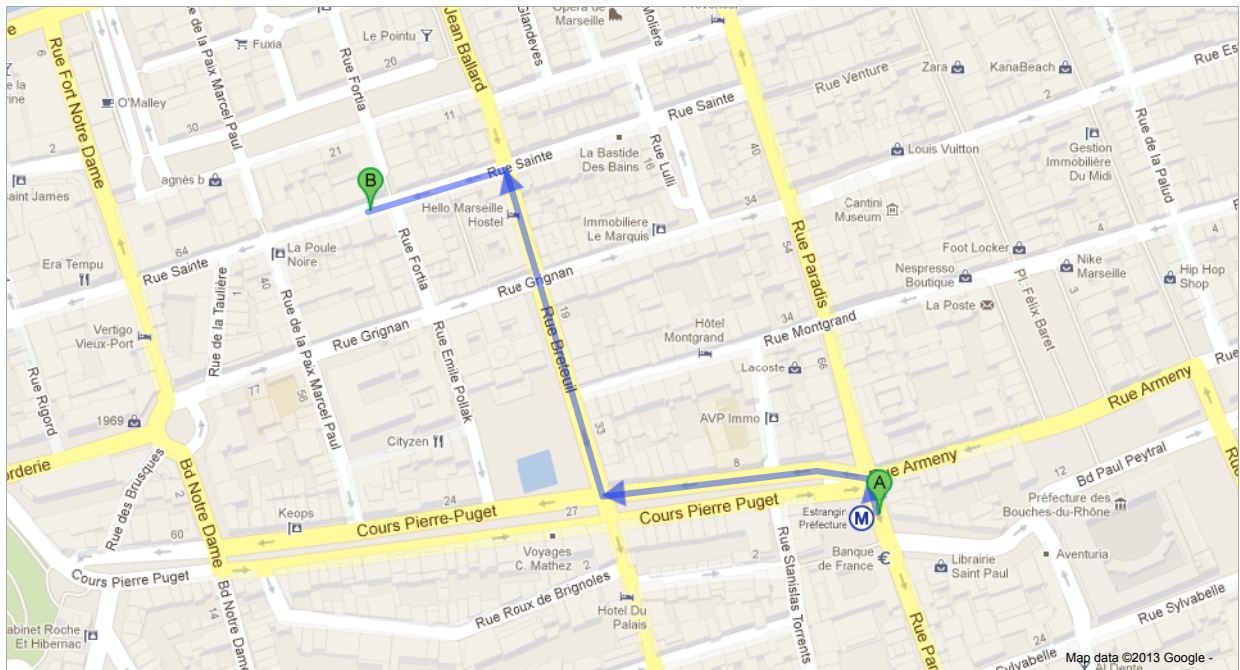

To see all the details that are visible on the screen, use the "Print" link next to the map.

Walking directions are in beta.

Use caution – This route may be missing sidewalks or pedestrian paths.

Walking directions to ETAP HOTEL Marseille Vieux Port

0892 68 05 82

3D

Estrangin Préfecture

France

1. Head north on Pl. Estrangin Pastré/Place Estrangin-Pastré toward Cours Pierre Puget 25 m
2. Turn left onto Cours Pierre Puget 180 m
3. Turn right onto Rue Breteuil 230 m
4. Turn left onto Rue Sainte
Destination will be on the right 97 m

ETAP HOTEL Marseille Vieux Port

46 Rue Sainte
13001 Marseille
0892 68 05 82

These directions are for planning purposes only. You may find that construction projects, traffic, weather, or other events may cause conditions to differ from the map results, and you should plan your route accordingly. You must obey all signs or notices regarding your route.

Map data ©2013 Google