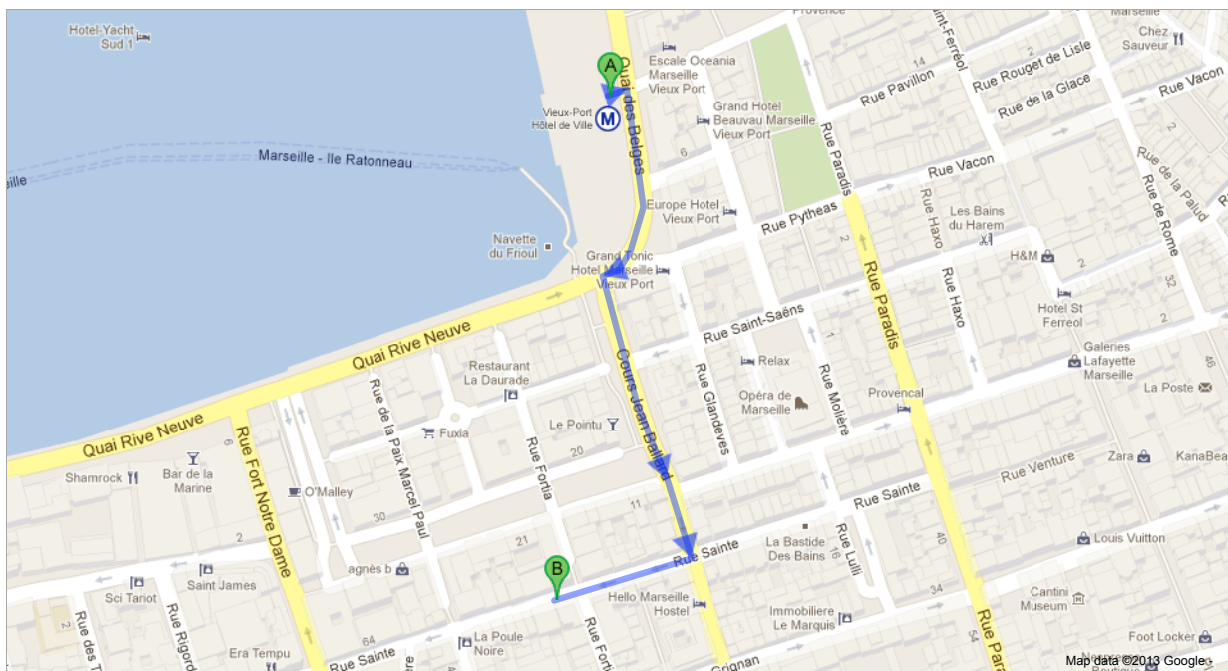

To see all the details that are visible on the screen, use the "Print" link next to the map.

Walking directions are in beta.

Use caution – This route may be missing sidewalks or pedestrian paths.

Walking directions to ETAP HOTEL Marseille Vieux Port

3D

A Vieux-Port Hôtel de Ville
France

1. Head east on La Canebière toward Quai des Belges 14 m
2. Turn right onto Quai des Belges 140 m
3. Turn left onto Cours Jean Ballard 150 m
4. Continue onto Rue Breteuil 55 m
5. Turn right onto Rue Sainte
Destination will be on the right 97 m

B ETAP HOTEL Marseille Vieux Port
46 Rue Sainte
13001 Marseille

These directions are for planning purposes only. You may find that construction projects, traffic, weather, or other events may cause conditions to differ from the map results, and you should plan your route accordingly. You must obey all signs or notices regarding your route.
Map data ©2013 Google