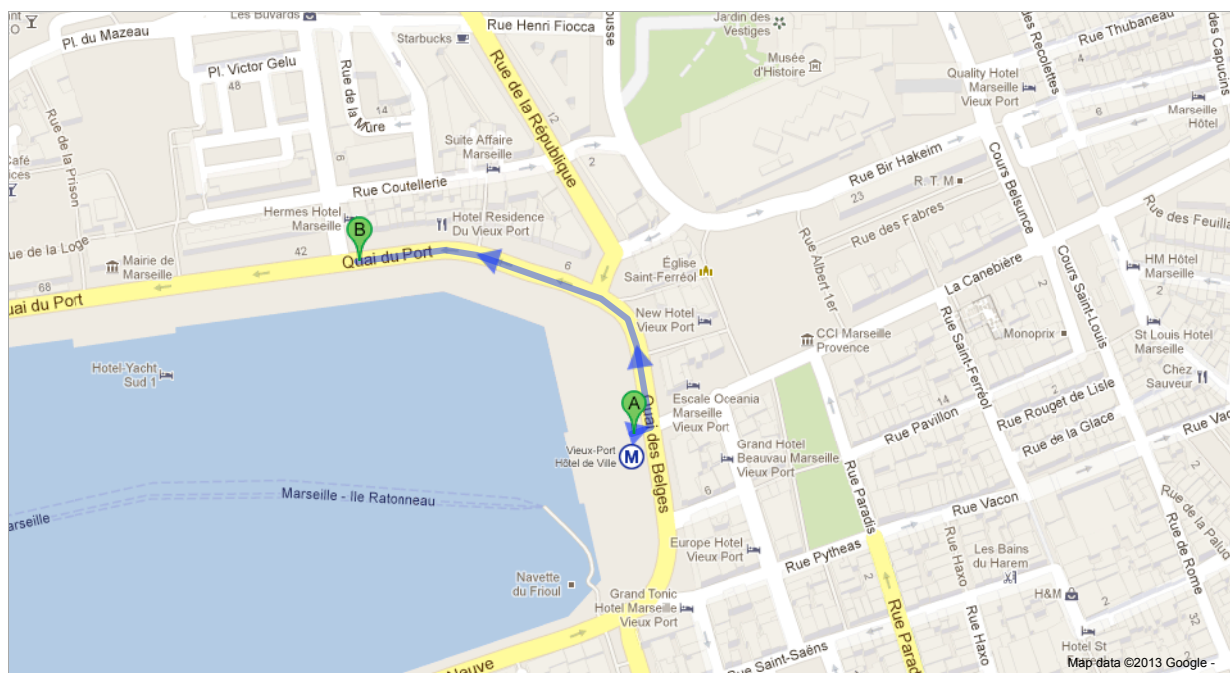

To see all the details that are visible on the screen, use the "Print" link next to the map.

**Walking directions are in beta.**

Use caution – This route may be missing sidewalks or pedestrian paths.

**Walking directions to Quai du Port**

3D

**Vieux-Port Hôtel de Ville**  
France

1. Head east on **La Canebière** toward **Quai des Belges** 14 m
2. Turn left onto **Quai des Belges** 57 m
3. Slight left to stay on **Quai des Belges** 130 m
4. Continue onto **Quai du Port** 82 m

**Quai du Port**

These directions are for planning purposes only. You may find that construction projects, traffic, weather, or other events may cause conditions to differ from the map results, and you should plan your route accordingly. You must obey all signs or notices regarding your route.  
Map data ©2013 Google